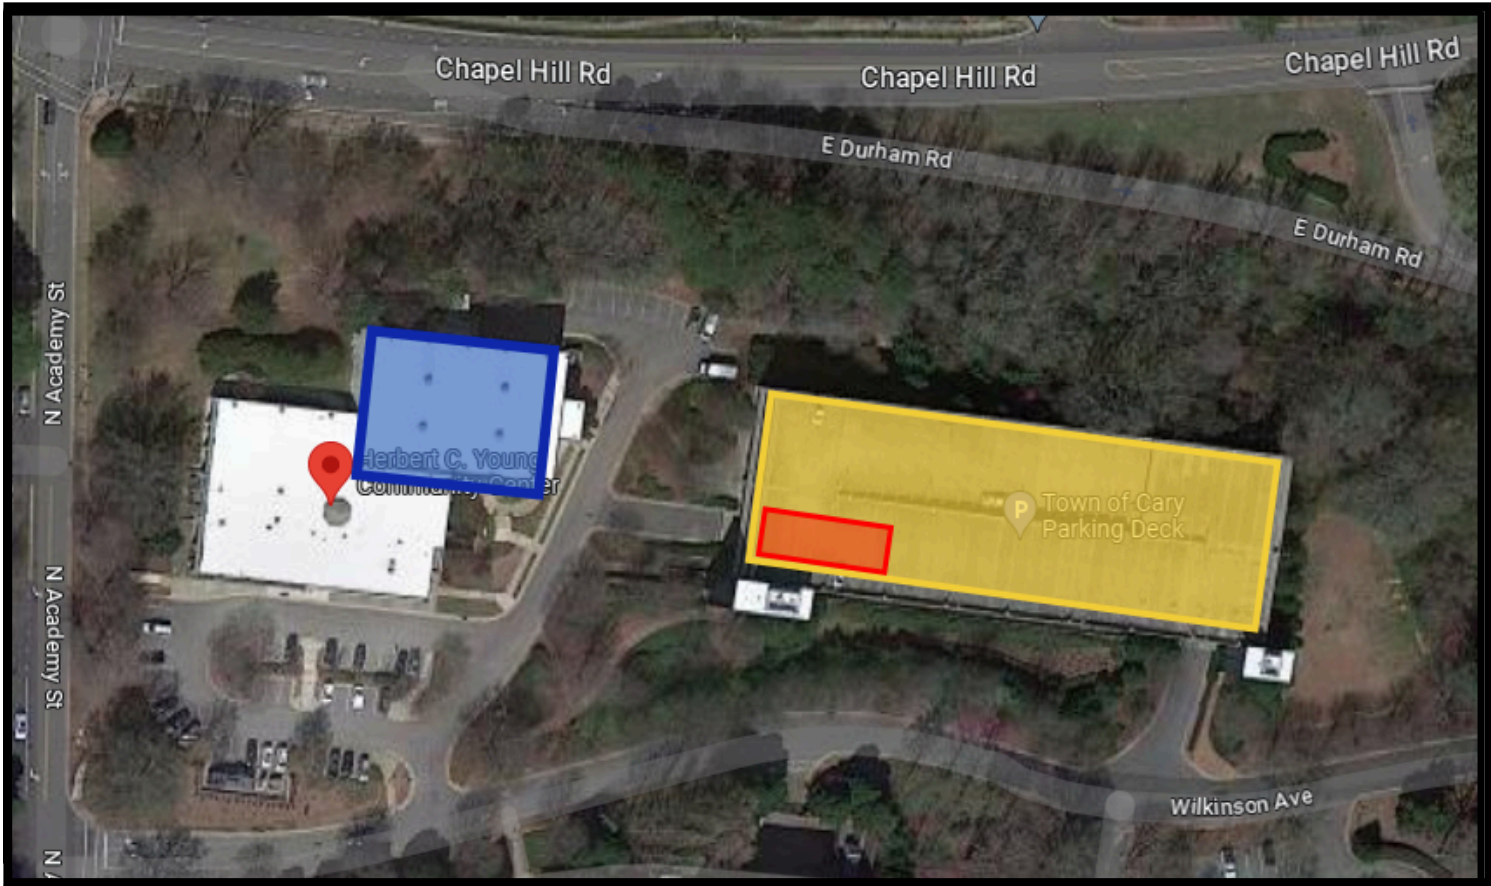

Town of Cary

Enclosure Size
10,285 sqft

Parking Spaces
100+

Curbside Spaces
5

Herbert C. Young Community Center

101 Wilkinson Ave., Cary, NC 27513

Herbert C. Young Community Center

101 Wilkinson Ave., Cary, NC 27513

Legend

Voter Parking

Curbside Parking

Voting Enclosure